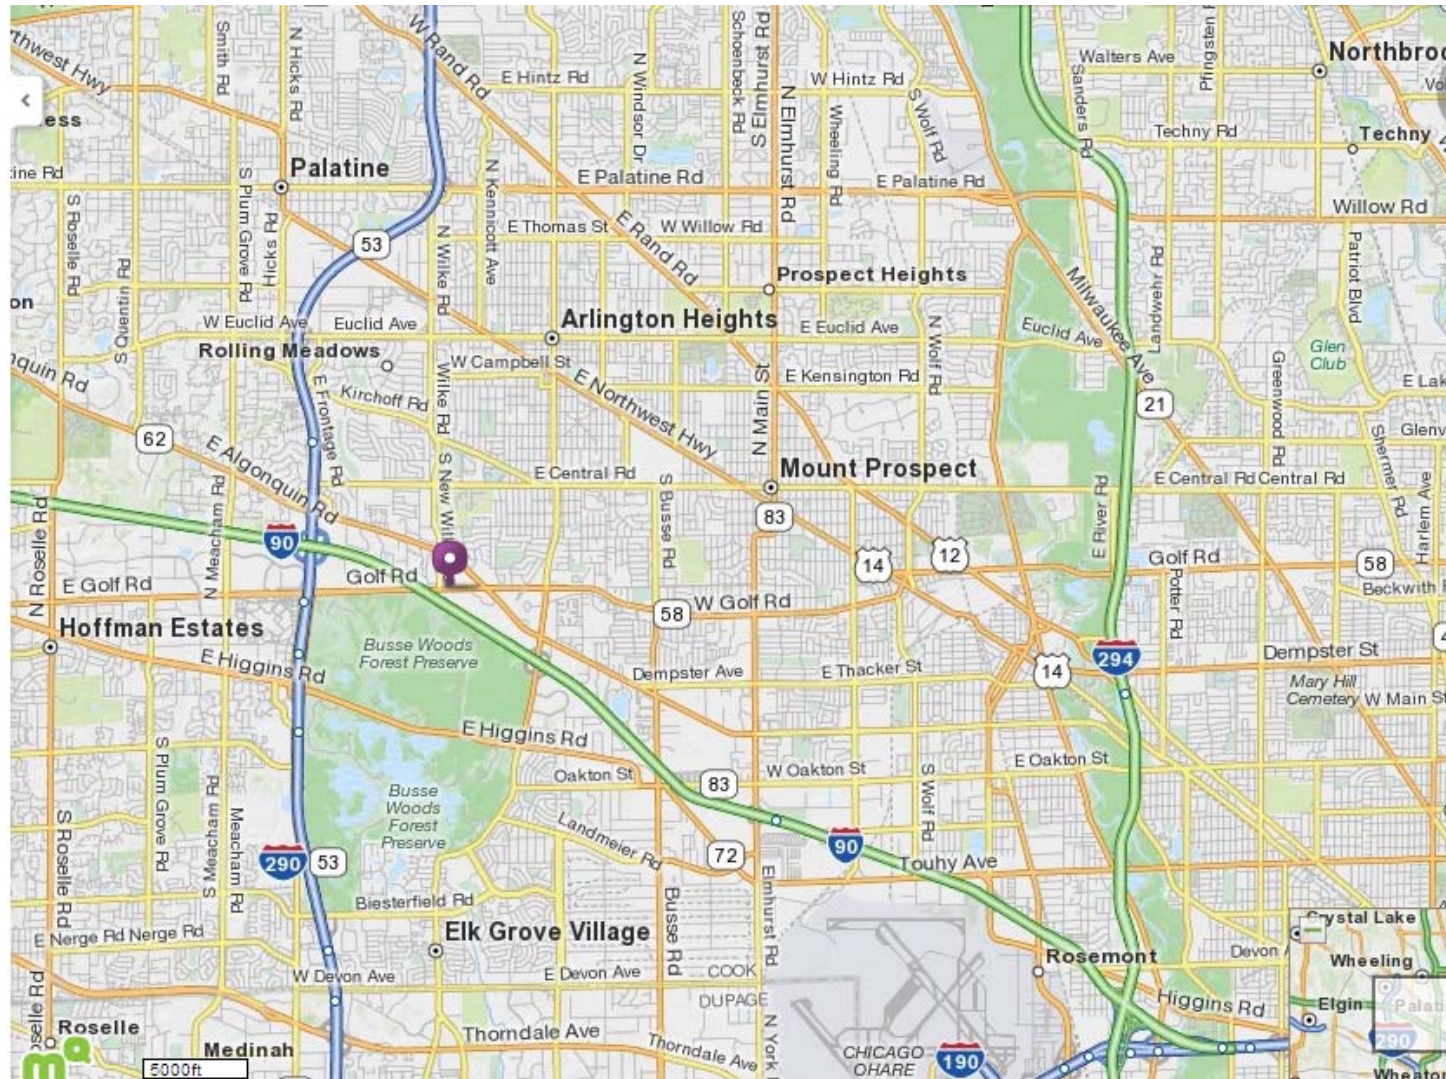

Komatsu America Corp
Continental Tower I
1701 West Golf Road
Rolling Meadows, IL 60008
847-437-5800

Komatsu is on the south side of Golf Road between New Wilke and Algonquin Roads. From Golf, turn at the New Wilke Road stop light (right from west, left from east). Turn left into the Continental Towers parking lot to Tower I. From the lobby, take the elevator to the 2nd floor training rooms.

You can park anywhere, but don't choose visitor parking unless your stay is limited to the posted 2 hrs, which is strictly enforced by the Rolling Meadows Police Department.

Note: On Mapquest, it appears as if New Wilke Road ends at Golf. It actually extends south of Golf, directly into the Continental Towers parking lot. Reference Points: Meijers is on the south side of Golf, east of Continental Towers. Portillo's is on the northwest corner of Golf and New Wilke.